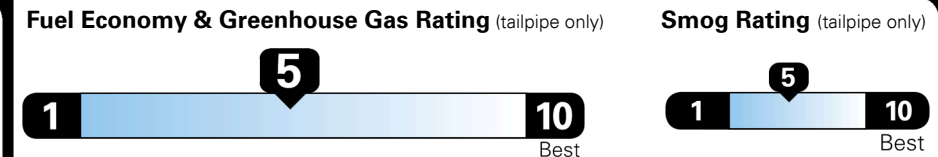

2019 NHTSA 5-Star Overall Safety Rating

EPA DOT Fuel Economy and Environment

Gasoline Vehicle

Fuel Economy
23 MPG Small SUVs range from 18 to 120 MPG. The best vehicle rates 136 MPGe.
combined city/hwy
22 city
25 highway
4.3 gallons per 100 miles

You spend $1,250 more in fuel costs over 5 years compared to the average new vehicle.

Annual fuel cost $1,650